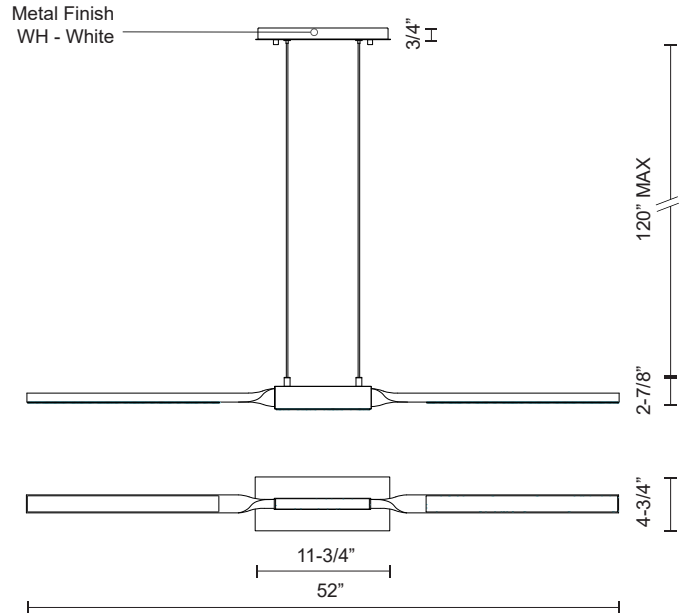

PROPELLER LP53252

PENDANTS

PROJECT

DESCRIPTION

Built with the craftsmanship of a vintage aircraft, a fixture for neo-classic lover's with a twist. A metal bar made of hand-polished steel is twisted to leave a delicate eye-catching accent as it hangs from 2 points affixed to a canopy. 52 inches long.

SPECIFICATION DETAILS

Fixture Dimensions	L52" x W4-3/4" x H2-7/8"
Light Source	AC LED Module
Wattage	49W
Total Lumens	4000lm
Delivered Lumens	WH - 1802lm
Voltage	120V
Color Temperature	3000K
CRI (Ra)	90CRI
Optional Color Temps	2700K - 5000K Available, Minimum Order Quantities Apply
LED Rated Life	50,000 hours
Dimming	100% - 10%, ELV Dimmer (Not Included)
Diffuser Details	Frosted acrylic diffuser
Adjustable	Yes
Wire Length	120" Max
Wire Type	Clear SSL Wire
Sloped Ceiling Adaptable	Yes
Location	Dry
Illumination Direction	Downlight
Canopy Dimensions	L11-3/4" x W4-3/4" x H3/4"

* For custom options, consult factory for details.

* For warranty information, please visit www.kuzcolighting.com/warranty

KUZCO

CANADA: 19054 28TH AVENUE - SURREY, BC V3Z 6M3

USA: 3035 E. LONE MOUNTAIN ROAD - LAS VEGAS, NV 89081

WWW.KUZCOLIGHTING.COM

© 2017 KUZCO LIGHTING. ALL RIGHTS RESERVED.

COMMENT